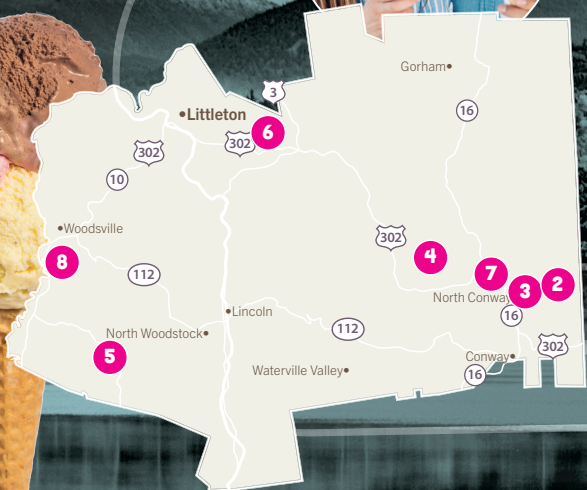

"WICKED GOOD" DAIRY DELITES

15 Petticoat Lane
North Haverhill, NH 03774
603-787-6077 • Find us on Facebook