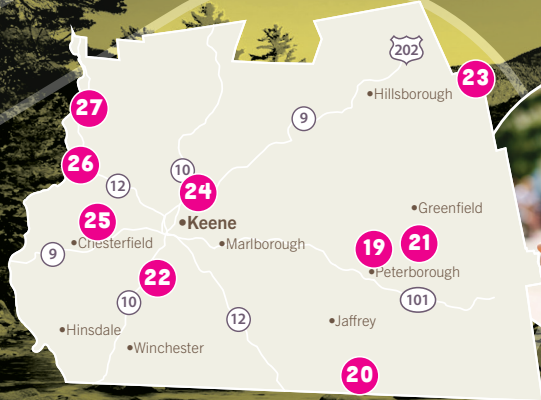

# LAKES REGION

11

**BLY FARM**  
620 Center Street  
Wolfboro, NH 03894  
603-569-1411

14

**IDLE A WHILE ANTIQUES  
AND ICE CREAM**  
1177 Mayhew Turnpike  
Bridgewater, NH 03222  
603-744-8010  
Find us on Facebook

13

**KELLERHAUS** 🍦  
259 Endicott Street North  
Laconia, NH 03246  
603-366-4466  
kellerhaus.com

16

**M 'N M SCOOPS**  
67 Main Street  
Plymouth, NH 03264  
603-536-4850  
plymouthnhicecream.com

17

**RUMNEY VILLAGE STORE**  
453 Main Street  
Rumney, NH 03266  
603-786-6020  
rumneyvillagestore.com

# MONADNOCK REGION

21

**CONNOLLY BROTHERS DAIRY FARM** 🍦🍦  
140 Webster Highway  
Temple, NH 03084  
603-924-5002  
Find us on Facebook

22

**FRISKY COW GELATO** 🍦🍦  
80 Krif Road  
Keene, NH 03431  
603-757-2522  
friskycowgelato.com

# SEACOAST REGION

16 9

Dover 31

16

Durham 33

30

Portsmouth

101