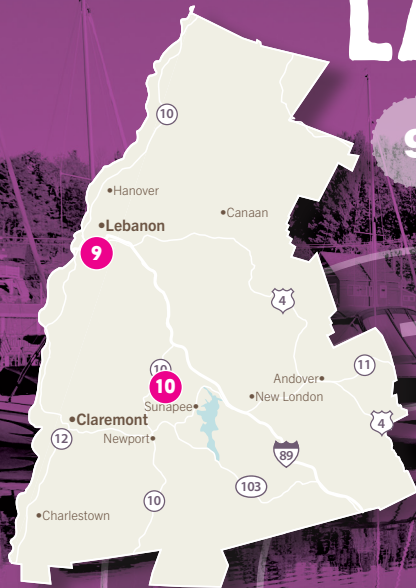

DARTMOUTH LAKE SUNAPEE