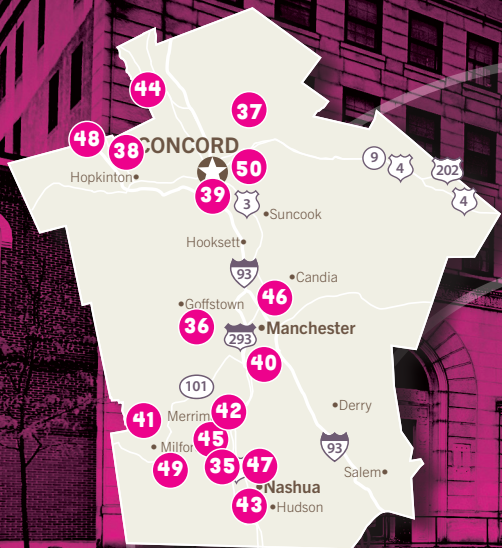

MERRIMACK VALLEY