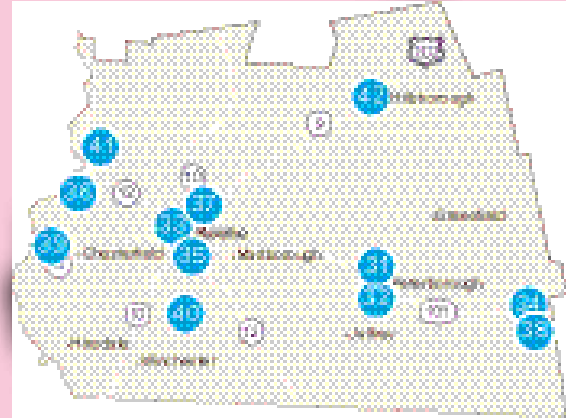

32

CHARLIE'S OLDE TYME CREAMERY
9 Sharon Rd., Peterborough
603-933-0486

35

LIFE IS SWEET 
32 Central Sq., Keene
603-352-0900
lifeissweetcandystore.com

33

FRISKY COW GELATO  
80 Krif Rd., Keene
603-757-2522
friskycowgelato.com

36

STUART & JOHN'S SUGAR HOUSE 
31 Route 63, Westmoreland
603-399-4486
stuartandjohns.com

MERRIMACK VALLEY

51

ILSLEY'S ICE CREAM 
33 South Sugar Hill Rd., Weare
603-529-6455

55

SALT & STRAW
400 Artisan Dr., Salem
603-212-3871
saltandstraw.com