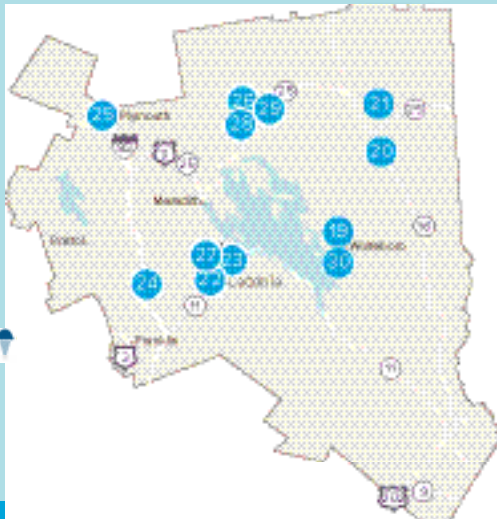

26

PAPA BEANS ICE CREAM 
301 Wing Rd., North Sandwich
603-393-6948

27

SOCIAL CLUB CREAMERY 
51 Elm St., Laconia
603-619-5098
socialclubcreamery.com

28

THE SANDWICH CREAMERY 
2 Maple Ridge Rd., North Sandwich
603-284-6675

29

WOLFEBORO DOCKSIDE GRILLE & DAIRY BAR
2 Maple Ridge Rd., North Sandwich
603-284-6675

30

YUM YUM SHOP, LLC
16 N Main St., Wolfeboro
603-569-1919
yumyumshop.com

LAKES REGION

19

BAILEY'S BUBBLE
5 Railroad Ave., Wolfeboro
603-569-3612
baileysbubble.com

20

BARNYARD CREAMERY AT THE PIZZA BARN 
1860 Route 16, Center Ossipee
603-539-2234
pizzabarnnh.com

21

BOBBY SUE'S HOMEMADE ICE CREAM 
70 Eaton Rd., Freedom
603-481-6978
bobbysuesnh.com

22

HAPPY COW ICE CREAM SHOP
385 Union Ave., Laconia
603-524-7772

23

KELLERHAUS 
259 Endicott St. N., Laconia
603-366-4466
kellerhaus.com

24

MILLTUCK FARM AND CREAMERY 
728 New Hampton Rd., Sanbornton
603-630-7961
milltuckfarmandcreamery.com

MONADNOCK REGION

37

THE PIAZZA 
830 Park Ave., Keene
603-354-3959
thepiazzaicecream.com