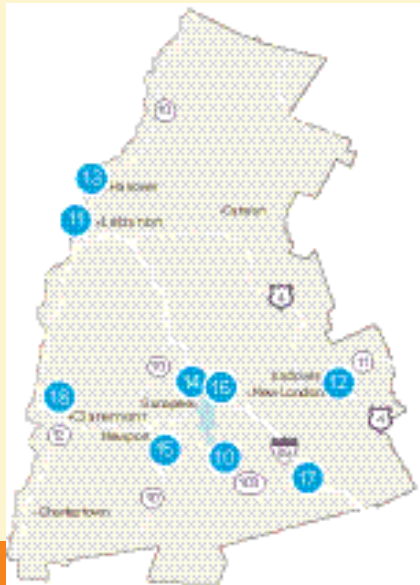

LAKES REGION

19. Bailey's Bubble
20. Barnyard Creamery At the Pizza Barn 
21. Bobby Sue's Homemade Ice Cream 
22. Happy Cow Ice Cream Shop
23. Kellerhaus 
24. Milltuck Farm and Creamery 
25. M 'n M Scoops
26. Papa Beans Ice Cream  
27. Social Club Creamery 
28. The Sandwich Creamery   
29. Wolfeboro Dockside Grille & Dairy Bar
30. Yum Yum Shop, LLC

MONADNOCK REGION

31. Ava Marie Chocolate & Ice Cream
32. Charlie's Olde Tyme Creamery
33. Frisky Cow Gelato  
34. Hayward's Family Ice Cream 
35. Life is Sweet Candy Store 
36. Stuart & John's Sugar House Restaurant 
37. The Piazza 
38. Trombly Gardens
39. Village Creamery
40. Village Creami-Cone
41. Walpole Creamery
42. Zippers Soft Serve Ice Cream

Phone Number _____

Email _____

T-shirt Size (circle one)

SM

MED

LG

XL

2XL

Mail Passport to:

NH Travel & Tourism
100 N Main St., Suite 100
Concord, NH 03301

READY. SET. GO!

DARTMOUTH/LAKE SUNAPEE

10

BUBBA'S BAR & GRILLE
976 Route 103, Newbury
603-763-3290
bubbasbarandgrille.com

11