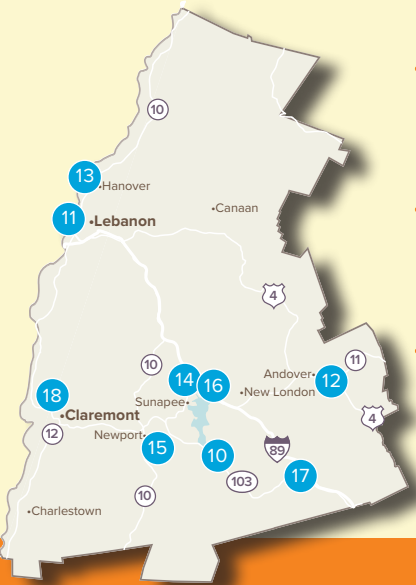

DARTMOUTH/LAKE SUNAPEE

10

BUBBA'S BAR & GRILLE
976 Route 103, Newbury
603-763-3290
bubbabarandgrille.com

14

SANCTUARY DAIRY FARM ICE CREAM
209 Route 103, Sunapee
603-863-8940
sanctuarydairyfarmicecream.com

11

ICE CREAM FORE-U
298 Plainfield Rd., West Lebanon
603-298-6884
foreugolf.com

15

THE BIG SPOON
29 Main St., Newport
603-863-0043
thebigspoon-nh.com

18

WADE'S ICE CREAM
488 Main St,
Claremont
603-477-4265

12

NAUGHTY NELLIE'S ICE CREAM BAR
46 Main St., Andover
603-977-0084

16

THE QUACK SHACK
36 River Rd., Sunapee
603-763-3084

13

RED KITE CANDY
5 South St., Hanover
603-277-9201
redkitecandy.com

17

THE VELVET MOOSE ICE CREAM SHOPPE
25 East Main St., Warner
603-456-2511
velvetmoose.com