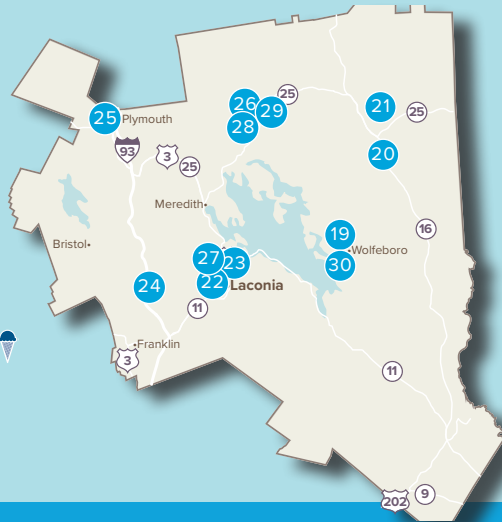

LAKES REGION

19

BAILEY'S BUBBLE
5 Railroad Ave., Wolfeboro
603-569-3612
baileysbubble.com

20

BARNYARD CREAMERY AT THE PIZZA BARN
1860 Route 16, Center Ossipee
603-539-2234
pizzabarnnh.com

21

BOBBY SUE'S HOMEMADE ICE CREAM
70 Eaton Rd., Freedom
603-481-6978
bobbysuesnh.com

22

HAPPY COW ICE CREAM SHOP
385 Union Ave., Laconia
603-524-7772

23

KELLERHAUS
259 Endicott St. N., Laconia
603-366-4466
kellerhaus.com

24

MILLTUCK FARM AND CREAMERY
728 New Hampton Rd., Sanbornton
603-630-7961
milltuckfarmandcreamery.com