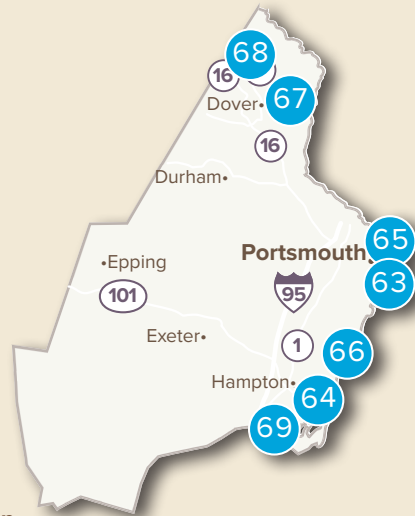

48

**GRANITE STATE CANDY SHOPPE**   
832 Elm St., Manchester  
603-218-3885  
granitestatecandyshoppe.com

49

**HAYWARD'S HOMEMADE ICE CREAM**   
360 Daniel Webster Hwy., Merrimack  
603-424-5915  
haywardsicecream.com

# SEACOAST REGION

63

**ANNABELLE'S NATURAL ICE CREAM & YOGURT**  
49 Cers St., Portsmouth  
603-436-3400  
annabellesicecream.com

64

**JB'S FAST FOOD & ICE CREAM**  
169 Ocean Boulevard, Hampton  
603-926-1420  
lickeesnchewys.com

65

**KILWINS**  
20 Congress St., Portsmouth  
693-319-8842  
kilwins.com/portsmouth

66

**LAGO'S ICE CREAM**   
71 Lafayette Rd., Rye  
603-964-9880  
lagosicecream.com

67

**LICKEE'S & CHEWY'S CANDIES & CREAMERY**  
53 Washington St., Dover  
603-343-1799  
lickeesnchewys.com

68

**LONE OAK ICE CREAM**   
175 Milton Rd., Rochester  
603-332-1809  
loneoakicecream.com

69

**WHAT'S THE SCOOP?**  
160 Main St., Kingston  
603-642-4455  
whatsthescoop.fun