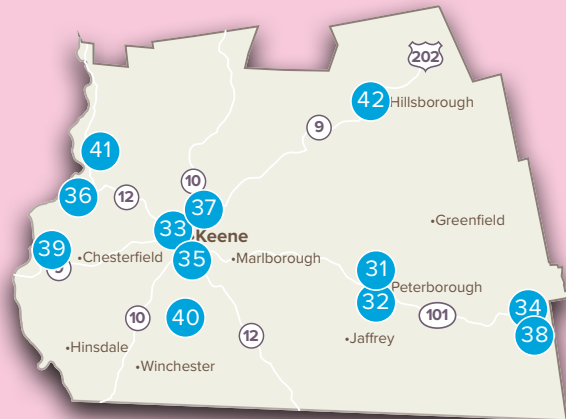

# MONADNOCK REGION

31

**AVA MARIE HANDMADE CHOCOLATES**  
19 Wilton Rd., Peterborough  
603-924-5993  
avamariechocolates.com

34

**HAYWARD'S FAMILY ICE CREAM**   
383 Elm St., Milford  
603-672-8383  
haywardsfamilyicecream.com

32

**CHARLIE'S OLDE TYME CREAMERY**  
9 Sharon Rd., Peterborough  
603-933-0486

35

**LIFE IS SWEET**   
32 Central Sq., Keene  
603-352-0900  
lifeissweetcandystore.com

33

**FRISKY COW GELATO**   
80 Krif Rd., Keene  
603-757-2522  
friskycowgelato.com

36

**STUART & JOHN'S SUGAR HOUSE**   
31 Route 63, Westmoreland  
603-399-4486  
stuartandjohns.com

# MERRIMACK VALLEY

51

**ILSLEY'S ICE CREAM**   
33 South Sugar Hill Rd., Weare  
603-529-6455

55

**SALT & STRAW**  
400 Artisan Dr., Salem  
603-212-3871  
saltandstraw.com

59

**SUNDAE DRIVE**  
346 Rt. 13, Brookline  
603-801-7185