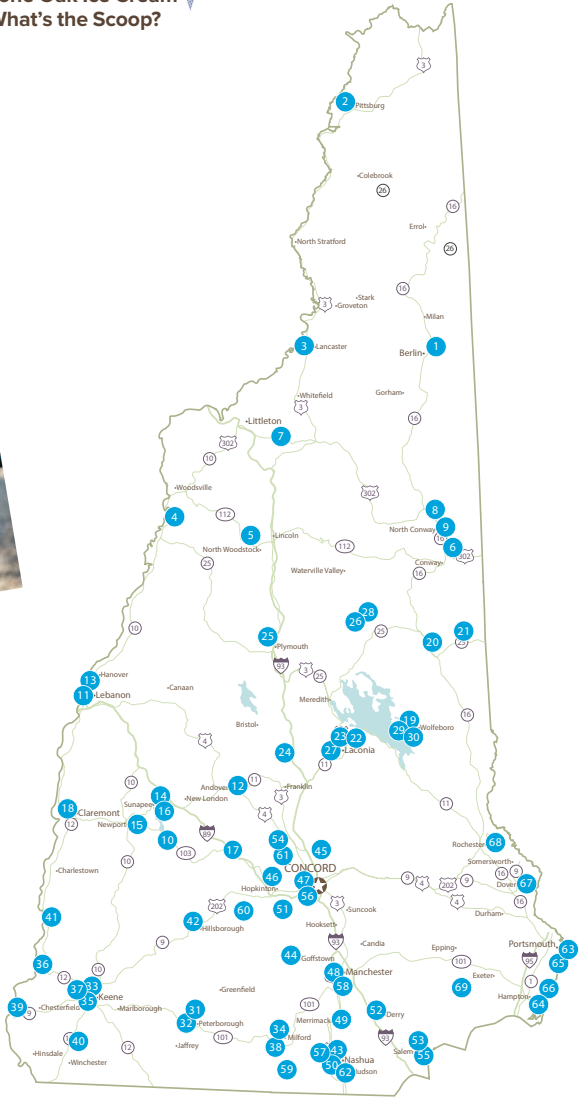

## LAKES REGION

19. Bailey's Bubble
20. Barnyard Creamery At the Pizza Barn 
21. Bobby Sue's Homemade Ice Cream 
22. Happy Cow Ice Cream Shop
23. Kellerhaus 
24. Milltuck Farm and Creamery 
25. M 'n M Scoops
26. Papa Beans Ice Cream 
27. Social Club Creamery 
28. The Sandwich Creamery 
29. Wolfeboro Dockside Grille & Dairy Bar
30. Yum Yum Shop, LLC

## MONADNOCK REGION

31. Ava Marie Chocolate & Ice Cream
32. Charlie's Olde Tyme Creamery
33. Frisky Cow Gelato 
34. Hayward's Family Ice Cream 
35. Life is Sweet Candy Store 
36. Stuart & John's Sugar House Restaurant 
37. The Piazza 
38. Trombly Gardens
39. Village Creamery
40. Village Creami-Cone
41. Walpole Creamery
42. Zippers Soft Serve Ice Cream

## MERRIMACK VALLEY

43. Bruster's Real Ice Cream 
44. Devriendt Farm Products
45. Dudley's Ice Cream
46. Gould Hill Farm 
47. Granite State Candy Shoppe 
48. Granite State Candy Shoppe 
49. Hayward's Homemade Ice Cream Merrimack 
50. Hayward's Homemade Ice Cream Nashua 
51. Ilsley's Ice Cream 
52. Moo's Place Homemade Ice Cream 
53. Peach Tree Farm
54. Richardson's Farm 
55. Salt & Straw
56. Social Club Creamery 
57. Sub-Zero Nitrogen Ice Cream 
58. Sub-Zero Nitrogen Ice Cream 

- 59. Sundae Drive 
- 60. Super Scoops 
- 61. Sweet Dreamz 
- 62. The Big 1 Ice Cream Stand

**SEACOAST REGION**

- 63. Annabelle's Natural Ice Cream & Yogurt
- 64. JB's on the Boardwalk
- 65. Kilwins Portsmouth
- 66. Lago's Ice Cream 
- 67. Lickee's & Chewy's Candies & Creamery
- 68. Lone Oak Ice Cream 
- 69. What's the Scoop?